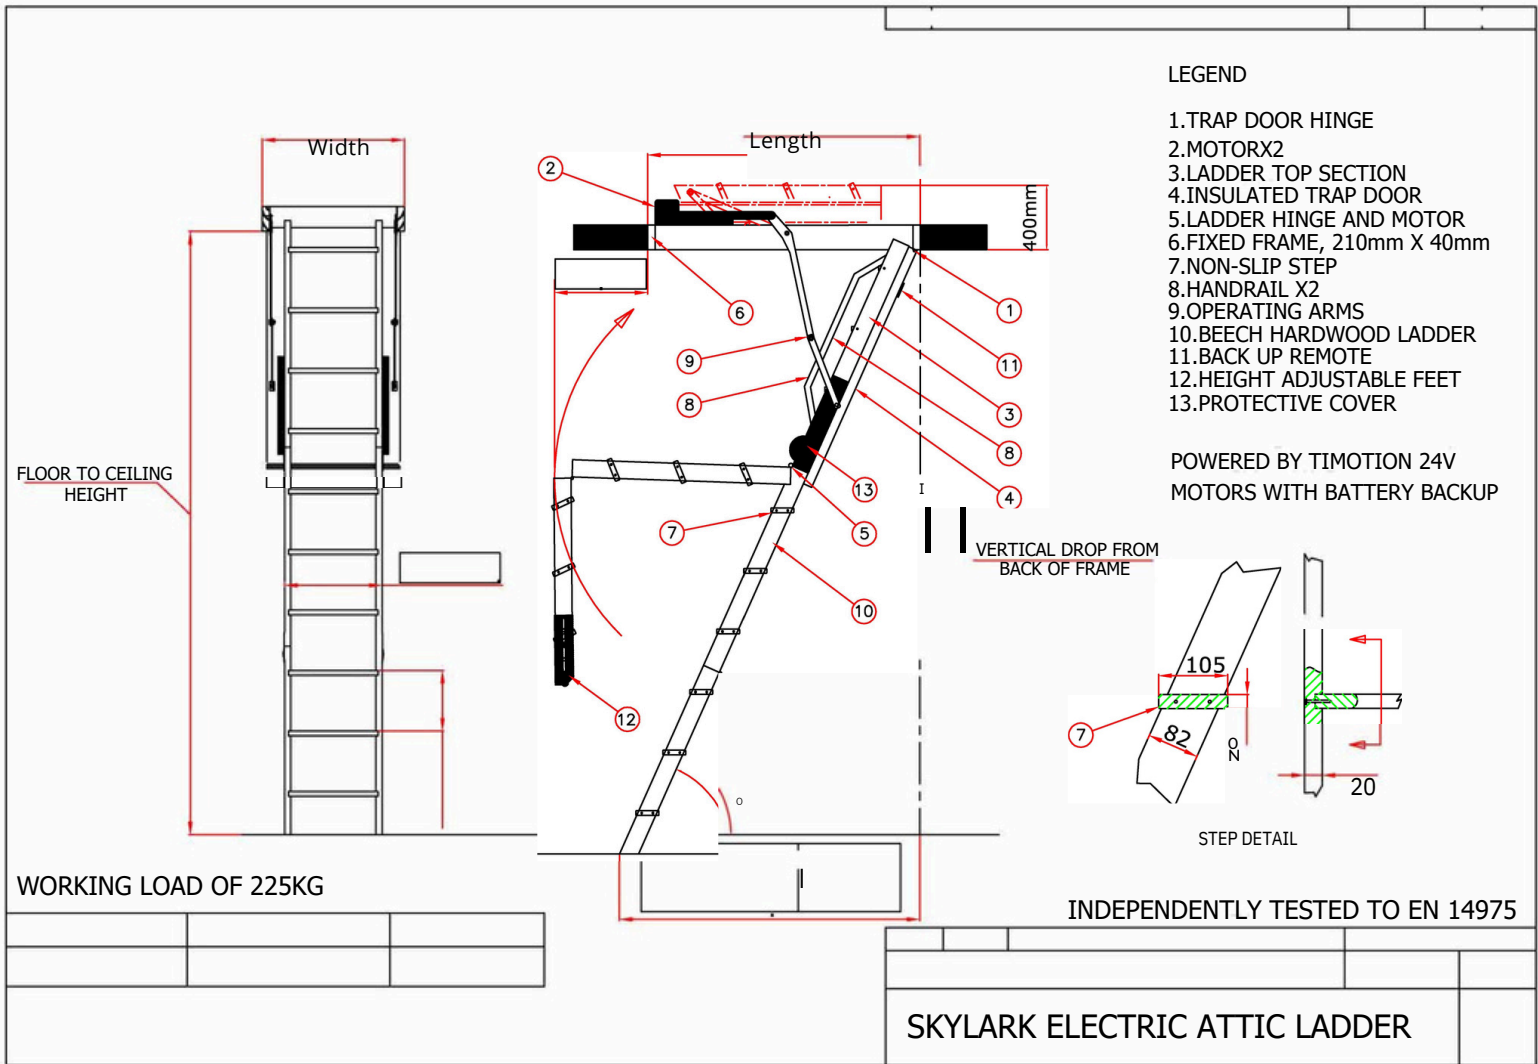

SKYLARK ELECTRIC ATTIC STAIRS